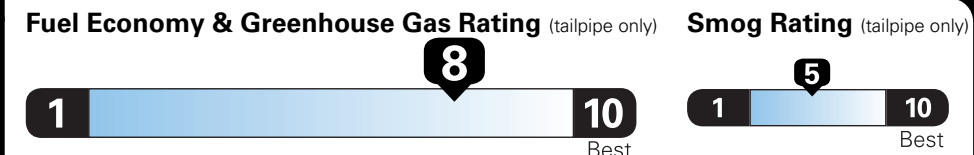

Fuel Economy and Environment

Gasoline Vehicle

Compact Cars range from 14 to 107 MPG. The best vehicle rates 136 MPGe.

You save \$2,000
in fuel costs over 5 years compared to the average new vehicle.

Annual fuel COST
\$950