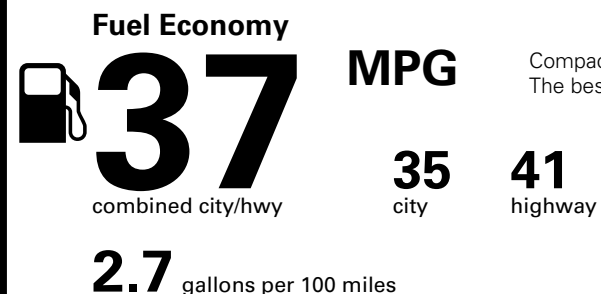

Fuel Economy and Environment

Gasoline Vehicle

Compact Cars range from 14 to 107 MPG. The best vehicle rates 136 MPGe.

You save \$2,000
in fuel costs over 5 years compared to the average new vehicle.

Annual fuel COST
\$950