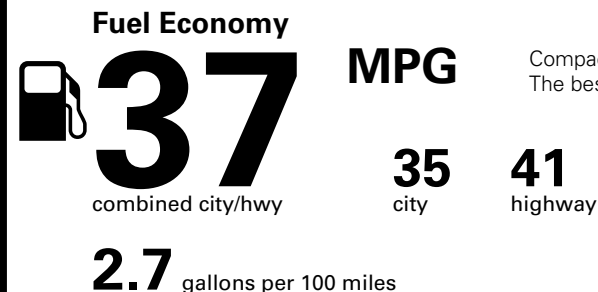

*MSRP (Manufacturer's Suggested Retail Price)

Visit us at www.mitsubishicars.com

Fuel Economy and Environment

Gasoline Vehicle

Compact Cars range from 14 to 119 MPG. The best vehicle rates 136 MPGe.

You save \$1,750
in fuel costs over 5 years compared to the average new vehicle.