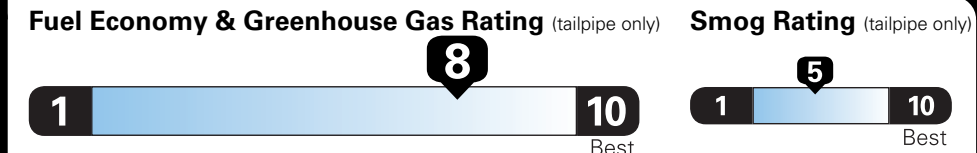

Actual results will vary for many reasons, including driving conditions and how you drive and maintain your vehicle. The average new vehicle gets 27 MPG and costs $7,000 to fuel over 5 years. Cost estimates are based on 15,000 miles per year at $2.55 per gallon. MPGe is miles per gasoline gallon equivalent. Vehicle emissions are a significant cause of climate change and smog.

fuelconomy.gov

Calculate personalized estimates and compare vehicles

10-year 100,000-mile LIMITED POWERTRAIN WARRANTY

10^{YEAR}/100,000^{MILE} POWERTRAIN **7^{YEAR}/100,000^{MILE} ANTI-CORROSION/PERFORATION**

5^{YEAR}/60,000^{MILE} BUMPER-TO-BUMPER **5^{YEAR}/UNLIMITED^{MILE} ROADSIDE ASSISTANCE**

*See participating Retailer for Limited Warranty and Roadside Assistance terms and conditions.

GOVERNMENT 5-STAR SAFETY RATINGS

This vehicle has not been rated by the government for overall vehicle score, frontal crash, side crash, or rollover risk.

Source: National Highway Traffic Safety Administration (NHTSA). www.safercar.gov or 1-888-327-4236

Parts Content Information

For vehicles in this carline:
U.S./Canadian Parts Content: **0%** Major Sources of Foreign Parts Content: **THAILAND 93%**

For this vehicle:
Final Assembly Point: **CHONBURI, THAILAND**
Country of Origin: **THAILAND** Engine: **THAILAND** Transmission: **THAILAND**

Note: Parts content does not include final assembly, distribution, or other non-parts costs.

MITSUBISHI MOTORS

Cumulative Accessory Weight is 10.2 lbs

Method of Transport: TRUCK
Plant/Port of Entry: BALTIMORE, MD

VIN : ML32F3FJXKH14828
Route Code : TBR

Gasoline, license and title fees, applicable federal, state and local taxes and dealer and distributor installed options and accessories are not included in the manufacturer's suggested retail price. This label has been applied to this vehicle pursuant to federal law and cannot be moved or altered prior to delivery to the ultimate purchaser.

Cumulative Accessory Weight is 10.2 lbs