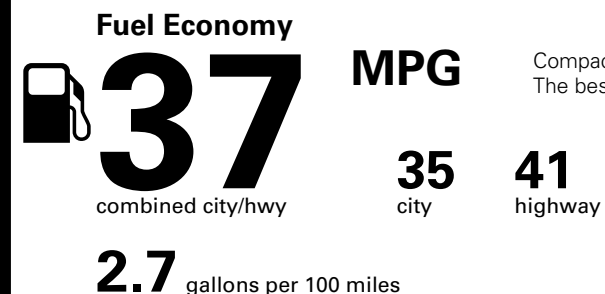

Convenience Features

- Touch panel display audio system
- Rearview camera
- Four speakers
- Bluetooth® wireless technology
- USB port
- Cruise control
- ECO indicator light
- Steering wheel audio controls
- Steering wheel phone controls
- Air conditioning
- Micron air filtration
- Rear heater floor ducts
- Remote keyless entry with panic feature
- Power windows
- Power door locks
- 12-volt power outlet
- Floor console with cup holders
- Front door panel storage pockets
- Glove box

Safety & Security

- Hill Start Assist (HSA)
- Anti-lock Braking System (ABS) with Electronic Brakeforce Distribution (EBD) and Brake Assist
- Active Stability Control (ASC)
- Tire Pressure Monitoring System (TPMS)
- Advanced dual-stage front airbags
- Side curtain airbags
- Driver's knee airbag
- Three-point seatbelts for all seating positions
- Adjustable front shoulder belts with pretensioner
- LATCH child-restraint system
- Child safety rear door locks
- Anti-theft engine immobilizer
- RISE body construction

Additional Equipment

Full Tank of Gas	INCLUDED
Accy Carpeted Floor Mats and Portfolio	$135.00

MSRP*	$15,995.00
Total Additional Equipment:	$135.00
Subtotal:	$16,130.00
Destination/Handling:	$995.00
Total MSRP*:	$17,125.00

*MSRP (Manufacturer's Suggested Retail Price)

Visit us at www.mitsubishicars.com

EPA DOT Fuel Economy and Environment

Gasoline Vehicle

Compact Cars range from 14 to 119 MPG. The best vehicle rates 136 MPGe.

You save $1,750
in fuel costs over 5 years compared to the average new vehicle.

Annual fuel COST
$1,050