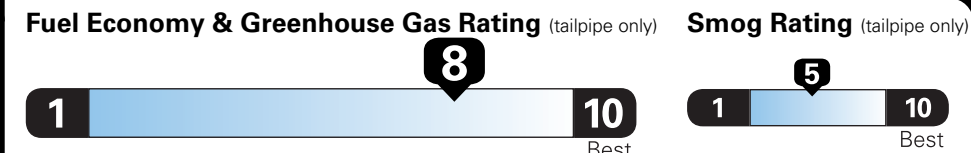

This vehicle emits 236 grams CO₂ per mile. The best emits 0 grams per mile (tailpipe only). Producing and distributing fuel also create emissions; learn more at fuel economy.gov.

Actual results will vary for many reasons, including driving conditions and how you drive and maintain your vehicle. The average new vehicle gets 27 MPG and costs $7,500 to fuel over 5 years. Cost estimates are based on 15,000 miles per year at $2.70 per gallon. MPGe is miles per gasoline gallon equivalent. Vehicle emissions are a significant cause of climate change and smog.

fuel economy.gov

Calculate personalized estimates and compare vehicles

Smartphone QR Code™

10-year
100,000-mile
LIMITED POWERTRAIN WARRANTY

10^{YEAR} / **100,000**^{MILE} POWERTRAIN
7^{YEAR} / **100,000**^{MILE} ANTI-CORROSION/PERFORATION
5^{YEAR} / **60,000**^{MILE} BUMPER-TO-BUMPER
5^{YEAR} / **UNLIMITED**^{MILE} ROADSIDE ASSISTANCE

Parts Content Information

For vehicles in this carline:
U.S./Canadian Major Sources of Parts Content: Foreign Parts Content:
0% **THAILAND 94%**

For this vehicle:
Final Assembly Point: **CHONBURI, THAILAND**
Country of Origin: **THAILAND**
Engine: **THAILAND**
Transmission: **THAILAND**

Note: Parts content does not include final assembly, distribution, or other non-parts costs.

GOVERNMENT 5-STAR SAFETY RATINGS

This vehicle has not been rated by the government for overall vehicle score, frontal crash, side crash, or rollover risk.

Source: National Highway Traffic Safety Administration (NHTSA).
www.safercar.gov or 1-888-327-4236