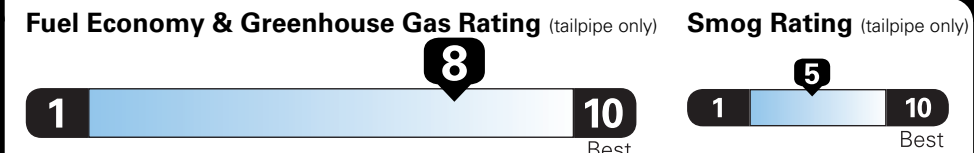

This vehicle emits 236 grams CO₂ per mile. The best emits 0 grams per mile (tailpipe only). Producing and distributing fuel also create emissions; learn more at fuelconomy.gov.

Actual results will vary for many reasons, including driving conditions and how you drive and maintain your vehicle. The average new vehicle gets 27 MPG and costs $7,500 to fuel over 5 years. Cost estimates are based on 15,000 miles per year at $2.70 per gallon. MPGe is miles per gasoline gallon equivalent. Vehicle emissions are a significant cause of climate change and smog.

fuelconomy.gov

Calculate personalized estimates and compare vehicles

10-year 100,000-mile LIMITED POWERTRAIN WARRANTY

10^{YEAR} / **100,000**^{MILE} POWERTRAIN
5^{YEAR} / **60,000**^{MILE} BUMPER-TO-BUMPER

7^{YEAR} / **100,000**^{MILE} ANTI-CORROSION/PERFORATION
5^{YEAR} / **UNLIMITED**^{MILE} ROADSIDE ASSISTANCE

*See participating Retailer for Limited Warranty and Roadside Assistance terms and conditions.

GOVERNMENT 5-STAR SAFETY RATINGS

This vehicle has not been rated by the government for overall vehicle score, frontal crash, side crash, or rollover risk.

Source: National Highway Traffic Safety Administration (NHTSA).
www.safercar.gov or 1-888-327-4236

Parts Content Information

For vehicles in this carline:
U.S./Canadian Parts Content: **0%**
Major Sources of Foreign Parts Content: **THAILAND 94%**

For this vehicle:
Final Assembly Point: **CHONBURI, THAILAND**
Country of Origin: **THAILAND**
Engine: **THAILAND**
Transmission: **THAILAND**

Note: Parts content does not include final assembly, distribution, or other non-parts costs.

MITSUBISHI MOTORS

Cumulative Accessory Weight is 20.5 lbs

Method of Transport: RAIL
Plant/Port of Entry: TACOMA, WA

VIN : **ML32F3FJXLHF03250**
Route Code : **REM**

Gasoline, license and title fees, applicable federal, state and local taxes and dealer and distributor installed options and accessories are not included in the manufacturer's suggested retail price. This label has been applied to this vehicle pursuant to federal law and cannot be moved or altered prior to delivery to the ultimate purchaser.

Cumulative Accessory Weight is 20.5 lbs