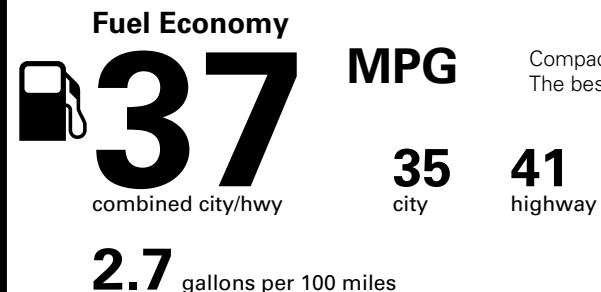

EPA DOT Fuel Economy and Environment

Gasoline Vehicle

Compact Cars range from 14 to 119 MPG. The best vehicle rates 136 MPGe.

You save \$2,000
in fuel costs over 5 years compared to the average new vehicle.