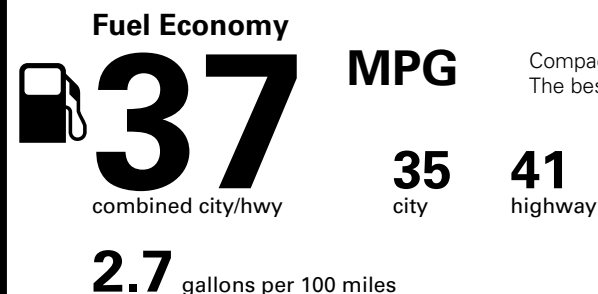

*MSRP (Manufacturer's Suggested Retail Price)

Visit us at www.mitsubishicars.com

EPA DOT Fuel Economy and Environment

Gasoline Vehicle

Compact Cars range from 14 to 113 MPG. The best vehicle rates 136 MPGe.