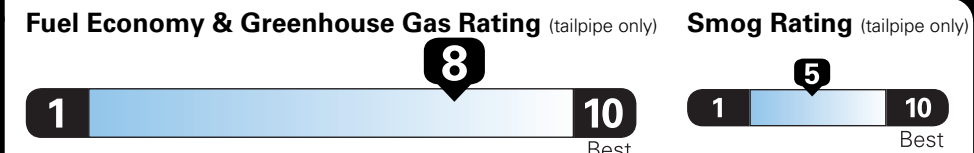

This vehicle emits 236 grams CO₂ per mile. The best emits 0 grams per mile (tailpipe only). Producing and distributing fuel also create emissions; learn more at fuelconomy.gov.

Actual results will vary for many reasons, including driving conditions and how you drive and maintain your vehicle. The average new vehicle gets 27 MPG and costs $7,500 to fuel over 5 years. Cost estimates are based on 15,000 miles per year at $2.70 per gallon. MPGe is miles per gasoline gallon equivalent. Vehicle emissions are a significant cause of climate change and smog.

fuelconomy.gov

Calculate personalized estimates and compare vehicles

10-year 100,000-mile LIMITED POWERTRAIN WARRANTY

10^{YEAR}/100,000^{MILE} POWERTRAIN **7^{YEAR}/100,000^{MILE} ANTI-CORROSION/PERFORATION**

5^{YEAR}/60,000^{MILE} BUMPER-TO-BUMPER **5^{YEAR}/UNLIMITED^{MILE} ROADSIDE ASSISTANCE**

*See participating Retailer for Limited Warranty and Roadside Assistance terms and conditions.

GOVERNMENT 5-STAR SAFETY RATINGS

This vehicle has not been rated by the government for overall vehicle score, frontal crash, side crash, or rollover risk.

Source: National Highway Traffic Safety Administration (NHTSA). www.safercar.gov or 1-888-327-4236

Parts Content Information

For vehicles in this carline:
U.S./Canadian Parts Content: **0%** Major Sources of Foreign Parts Content: **THAILAND 94%**

For this vehicle:
Final Assembly Point: **CHONBURI, THAILAND**
Country of Origin: **THAILAND** Engine: **THAILAND** Transmission: **THAILAND**

Note: Parts content does not include final assembly, distribution, or other non-parts costs.

MITSUBISHI MOTORS

Cumulative Accessory Weight is 9.5 lbs Method of Transport: TRUCK VIN : ML32F3FJXLHF07685
Plant/Port of Entry: BALTIMORE, MD Route Code : TBR

Gasoline, license and title fees, applicable federal, state and local taxes and dealer and distributor installed options and accessories are not included in the manufacturer's suggested retail price. This label has been applied to this vehicle pursuant to federal law and cannot be moved or altered prior to delivery to the ultimate purchaser.

Cumulative Accessory Weight is 9.5 lbs