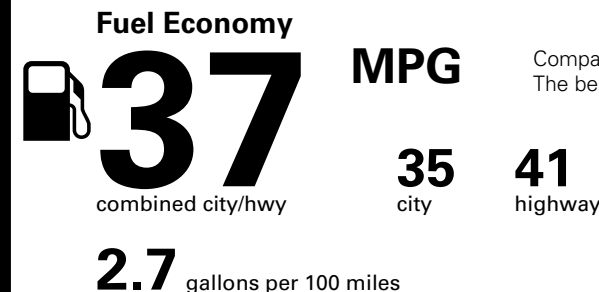

Convenience Features

- Rearview camera
- 4 speakers
- Bluetooth® wireless technology
- Front USB port
- Cruise control
- ECO Indicator
- Steering wheel audio and phone controls
- Automatic climate control
- Micron air filtration
- Rear heater floor ducts
- Remote keyless entry
- Power windows
- 12V power outlet
- Floor console with cupholders
- Front door bottle holder
- Glove box

Safety & Security

- Hill Start Assist (HSA)
- Anti-lock Braking System (ABS) with Electronic Brakeforce Distribution (EBD) and brake assist
- Active Stability Control (ASC)
- Tire Pressure Monitoring System (TPMS)
- Advanced dual-stage front airbags
- Side curtain airbags

Safety & Security (cont'd)

- Front seat-mounted side airbags
- Driver knee airbag
- Head restraints at front and rear outboard seating positions
- Adjustable front-seat shoulder belt anchors
- LATCH (Lower Anchors and Tethers for Children)
- Child safety rear door locks
- Anti-theft engine immobilizer
- RISE body construction

Additional Equipment

Pearl White Paint	$295.00
Full Tank of Gas	INCLUDED
Accy Carpeted floor mats and portfolio	$145.00
Accy Armrest Console	$190.00

	MSRP*:	$16,295.00
Total Additional Equipment:		$630.00
	Subtotal:	$16,925.00
Destination/Handling:		$995.00
	Total MSRP*:	$17,920.00

*MSRP (Manufacturer's Suggested Retail Price)

Visit us at www.mitsubishicars.com

EPA DOT Fuel Economy and Environment

Gasoline Vehicle

Compact Cars range from 14 to 113 MPG. The best vehicle rates 136 MPGe.

You save $2,000
in fuel costs over 5 years compared to the average new vehicle.

Annual fuel COST
$1,100