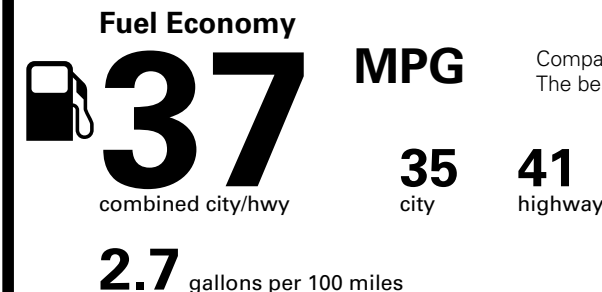

*MSRP (Manufacturer's Suggested Retail Price)

Visit us at www.mitsubishicars.com

EPA DOT Fuel Economy and Environment

Gasoline Vehicle

Compact Cars range from 14 to 113 MPG. The best vehicle rates 136 MPGe.