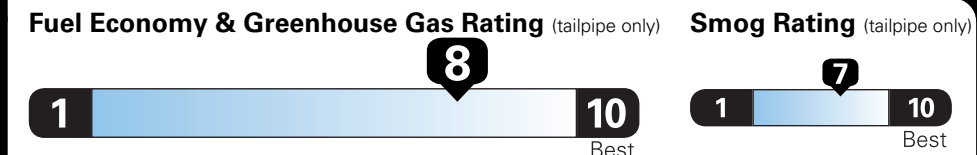

Safety & Security

- Hill Start Assist (HSA)
- Anti-lock Braking System (ABS) with Electronic Brakeforce Distribution (EBD) and brake assist
- Active Stability Control (ASC)
- Tire Pressure Monitoring System (TPMS)
- Side curtain airbags
- Driver's side knee airbag
- Advanced dual-stage front airbags
- Three-point seatbelts for all seating positions
- Height-adjustable front shoulder belts with pretensioner
- LATCH child-restraint system
- Child safety rear door locks
- Anti-theft engine immobilizer
- RISE body construction

Optional Equipment

Full Tank of Gas INCLUDED

MSRP*: $16,995.00
Total Optional Equipment: $0.00
Subtotal: $16,995.00
Destination/Handling: $835.00
Total MSRP*: $17,830.00
*MSRP (Manufacturer's Suggested Retail Price)

Visit us at www.mitsubishicars.com

EPA DOT Fuel Economy and Environment

Gasoline Vehicle

Fuel Economy
37 MPG
combined city/hwy
35 city
42 highway
2.7 gallons per 100 miles
These estimates reflect new EPA methods beginning with 2017 models.

Compact Cars range from 14 to 116 MPG. The best vehicle rates 119 MPGe.

You save $2,000
in fuel costs over 5 years compared to the average new vehicle.

Annual fuel cost $1,000

This vehicle emits 237 grams CO₂ per mile. The best emits 0 grams per mile (tailpipe only). Producing and distributing fuel also create emissions; learn more at fuelconomy.gov.

Actual results will vary for many reasons, including driving conditions and how you drive and maintain your vehicle. The average new vehicle gets 26 MPG and costs $7,000 to fuel over 5 years. Cost estimates are based on 15,000 miles per year at $2.45 per gallon. MPGe is miles per gasoline gallon equivalent. Vehicle emissions are a significant cause of climate change and smog.

fuelconomy.gov

Calculate personalized estimates and compare vehicles

10-year 100,000-mile LIMITED POWERTRAIN WARRANTY

10 YEAR / 100,000 MILE POWERTRAIN
7 YEAR / 100,000 MILE ANTI-CORROSION/PERFORATION
5 YEAR / 60,000 MILE BUMPER-TO-BUMPER
5 YEAR / UNLIMITED MILE ROADSIDE ASSISTANCE

*See participating Retailer for Limited Warranty and Roadside Assistance terms and conditions.

GOVERNMENT 5-STAR SAFETY RATINGS

This vehicle has not been rated by the government for overall vehicle score, frontal crash, side crash, or rollover risk.

Source: National Highway Traffic Safety Administration (NHTSA).
www.safercar.gov or 1-888-327-4236

Parts Content Information

For vehicles in this carline:
U.S./Canadian Parts Content: 0% Major Sources of Foreign Parts Content: THAILAND 94%

For this vehicle:
Final Assembly Point: CHONBURI, THAILAND
Country of Origin: THAILAND Engine: THAILAND Transmission: THAILAND

Note: Parts content does not include final assembly, distribution, or other non-parts costs.