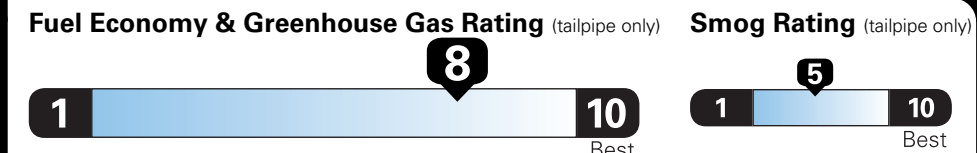

Safety & Security

- Hill Start Assist (HSA)
- Anti-lock Braking System (ABS) with Electronic Brakeforce Distribution (EBD) and Brake Assist
- Active Stability Control (ASC)
- Tire Pressure Monitoring System (TPMS)
- Advanced dual-stage front airbags
- Side curtain airbags
- Driver's knee airbag
- Three-point seatbelts for all seating positions
- Adjustable front shoulder belts with pretensioner
- LATCH child-restraint system
- Child safety rear door locks
- Anti-theft engine immobilizer
- RISE body construction

Additional Equipment

Full Tank of Gas	INCLUDED
Accy Rear Lip Spoiler	$335.00
Accy Wheel Locks	$65.00
Accy Carpeted Floor Mats and Portfolio	$135.00
Interior Package	$335.00
- Black leather/aluminum shift knob - Accent panels - piano black	

MSRP*	$17,495.00
Total Additional Equipment:	$870.00
Subtotal:	$18,365.00
Destination/Handling:	$995.00
Total MSRP*:	$19,360.00

*MSRP (Manufacturer's Suggested Retail Price)

Visit us at www.mitsubishicars.com

EPA DOT Fuel Economy and Environment

Gasoline Vehicle

Fuel Economy
37 MPG
combined city/hwy
2.7 gallons per 100 miles

Compact Cars range from 14 to 119 MPG. The best vehicle rates 136 MPGe.

You save $1,750
in fuel costs over 5 years compared to the average new vehicle.

Annual fuel COST
$1,050

This vehicle emits 239 grams CO₂ per mile. The best emits 0 grams per mile (tailpipe only). Producing and distributing fuel also create emissions; learn more at fuelconomy.gov.

Actual results will vary for many reasons, including driving conditions and how you drive and maintain your vehicle. The average new vehicle gets 27 MPG and costs $7,000 to fuel over 5 years. Cost estimates are based on 15,000 miles per year at $2.55 per gallon. MPGe is miles per gasoline gallon equivalent. Vehicle emissions are a significant cause of climate change and smog.

fuelconomy.gov

Calculate personalized estimates and compare vehicles

10-year 100,000-mile LIMITED POWERTRAIN WARRANTY

10^{YEAR} / 100,000^{MILE} POWERTRAIN	7^{YEAR} / 100,000^{MILE} ANTI-CORROSION/PERFORATION
5^{YEAR} / 60,000^{MILE} BUMPER-TO-BUMPER	5^{YEAR} / UNLIMITED^{MILE} ROADSIDE ASSISTANCE

*See participating Retailer for Limited Warranty and Roadside Assistance terms and conditions.

GOVERNMENT 5-STAR SAFETY RATINGS

This vehicle has not been rated by the government for overall vehicle score, frontal crash, side crash, or rollover risk.

Source: National Highway Traffic Safety Administration (NHTSA).
www.safercar.gov or 1-888-327-4236

Parts Content Information

For vehicles in this carline:
U.S./Canadian Parts Content: 0% Major Sources of Foreign Parts Content: THAILAND 88%

For this vehicle:
Final Assembly Point: CHONBURI, THAILAND
Country of Origin: THAILAND Engine: THAILAND Transmission: THAILAND

Note: Parts content does not include final assembly, distribution, or other non-parts costs.

MITSUBISHI MOTORS

Cumulative Accessory Weight is 10.3 lbs

Method of Transport: TRUCK VIN : ML32F4FJ1KHF11466
Plant/Port of Entry: JACKSONVILLE,FL Route Code : TAR

Gasoline, license and title fees, applicable federal, state and local taxes and dealer and distributor installed options and accessories are not included in the manufacturer's suggested retail price. This label has been applied to this vehicle pursuant to federal law and cannot be moved or altered prior to delivery to the ultimate purchaser.

Cumulative Accessory Weight is 10.3 lbs