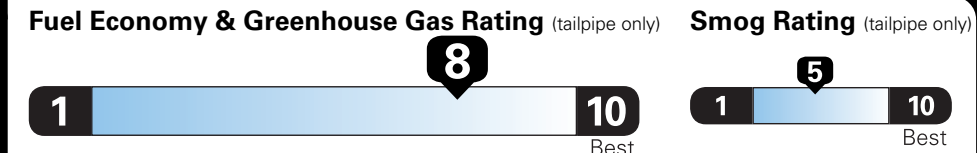

This vehicle emits 236 grams CO₂ per mile. The best emits 0 grams per mile (tailpipe only). Producing and distributing fuel also create emissions; learn more at fuelconomy.gov.

Actual results will vary for many reasons, including driving conditions and how you drive and maintain your vehicle. The average new vehicle gets 27 MPG and costs $7,500 to fuel over 5 years. Cost estimates are based on 15,000 miles per year at $2.70 per gallon. MPGe is miles per gasoline gallon equivalent. Vehicle emissions are a significant cause of climate change and smog.

fuelconomy.gov

Calculate personalized estimates and compare vehicles

10-year
100,000-mile
LIMITED POWERTRAIN WARRANTY

10^{YEAR} / 100,000^{MILE} POWERTRAIN	7^{YEAR} / 100,000^{MILE} ANTI-CORROSION/PERFORATION
5^{YEAR} / 60,000^{MILE} BUMPER-TO-BUMPER	5^{YEAR} / UNLIMITED^{MILE} ROADSIDE ASSISTANCE

Parts Content Information

For vehicles in this carline:
U.S./Canadian Major Sources of Parts Content: Foreign Parts Content:
0% **THAILAND 89%**

For this vehicle:
Final Assembly Point: **CHONBURI, THAILAND**
Country of Origin: **THAILAND**
Engine: **THAILAND**
Transmission: **THAILAND**

Note: Parts content does not include final assembly, distribution, or other non-parts costs.

GOVERNMENT 5-STAR SAFETY RATINGS

This vehicle has not been rated by the government for overall vehicle score, frontal crash, side crash, or rollover risk.

Source: National Highway Traffic Safety Administration (NHTSA).
www.safercar.gov or 1-888-327-4236