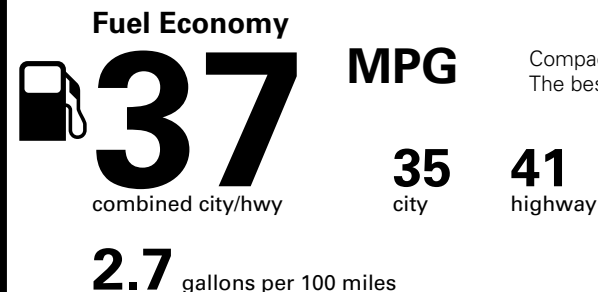

Safety & Security (cont'd)

- Head restraints at front and rear outboard seating positions
- Adjustable front-seat shoulder belt anchors
- LATCH (Lower Anchors and Tethers for Children)
- Child safety rear door locks
- Anti-theft engine immobilizer
- RISE body construction

Additional Equipment

Full Tank of Gas	INCLUDED
Limited Edition Features	INCLUDED
6.5" Smartphone-link Display Audio (SDA) - Apple CarPlay® and Android™ Auto 15-inch black painted alloy wheels - CD/MP3 audio - Heated front seats - Black fabric seating surfaces with red accent - Driver seat armrest - Leather-wrapped steering wheel - Leather-wrapped shift knob - Red stitched steering wheel and shift knob - Steering wheel voice recognition control - Gloss black interior panel accents - Gloss black shift panel - Black side mirrors - Limited Edition badge	
Accy Rear Lip Spoiler	$335.00
Accy Fog Lights	$295.00
Accy Wheel Locks	$70.00
Accy Carpeted Floor Mats and Portfolio	$145.00

	MSRP*: $17,195.00
Total Additional Equipment:	$845.00
	Subtotal: $18,040.00
Destination/Handling:	$995.00
	Total MSRP*: $19,035.00

*MSRP (Manufacturer's Suggested Retail Price)

Visit us at www.mitsubishicars.com

EPA DOT Fuel Economy and Environment

Gasoline Vehicle

Compact Cars range from 14 to 119 MPG. The best vehicle rates 136 MPGe.

You save $2,000
in fuel costs over 5 years compared to the average new vehicle.

Annual fuel COST
$1,100