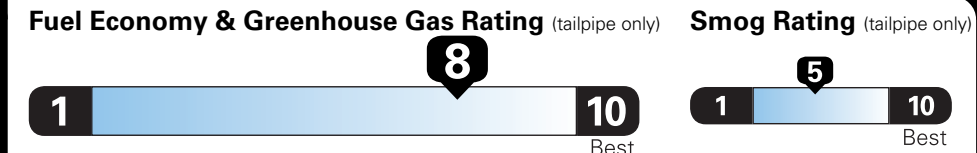

This vehicle emits 236 grams CO₂ per mile. The best emits 0 grams per mile (tailpipe only). Producing and distributing fuel also create emissions; learn more at fuelconomy.gov.

Actual results will vary for many reasons, including driving conditions and how you drive and maintain your vehicle. The average new vehicle gets 27 MPG and costs $7,500 to fuel over 5 years. Cost estimates are based on 15,000 miles per year at $2.70 per gallon. MPGe is miles per gasoline gallon equivalent. Vehicle emissions are a significant cause of climate change and smog.

fuelconomy.gov

Calculate personalized estimates and compare vehicles

10-year
100,000-mile
LIMITED POWERTRAIN WARRANTY

10^{YEAR} /100,000^{MILE} POWERTRAIN	7^{YEAR} /100,000^{MILE} ANTI-CORROSION/PERFORATION
5^{YEAR} /60,000^{MILE} BUMPER-TO-BUMPER	5^{YEAR} /UNLIMITED^{MILE} ROADSIDE ASSISTANCE

Parts Content Information

For vehicles in this carline:
U.S./Canadian Parts Content: **0%**
Major Sources of Foreign Parts Content: **THAILAND 89%**

For this vehicle:
Final Assembly Point: **CHONBURI, THAILAND**
Country of Origin: **THAILAND**
Engine: **THAILAND**
Transmission: **THAILAND**

Note: Parts content does not include final assembly, distribution, or other non-parts costs.

GOVERNMENT 5-STAR SAFETY RATINGS

This vehicle has not been rated by the government for overall vehicle score, frontal crash, side crash, or rollover risk.

Source: National Highway Traffic Safety Administration (NHTSA).
www.safercar.gov or 1-888-327-4236