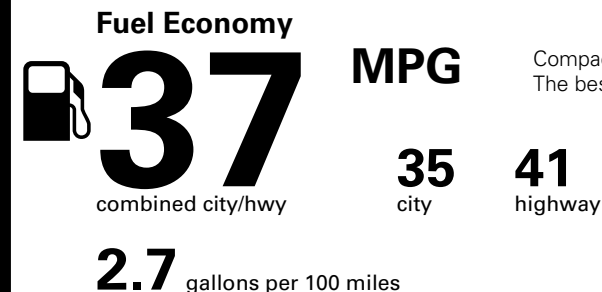

Safety & Security (cont'd)

- Head restraints at front and rear outboard seating positions
- Adjustable front-seat shoulder belt anchors
- LATCH (Lower Anchors and Tethers for Children)
- Child safety rear door locks
- Anti-theft engine immobilizer
- RISE body construction

Additional Equipment

Full Tank of Gas	INCLUDED
Limited Edition Features	INCLUDED
6.5" Smartphone-link Display Audio (SDA) - Apple CarPlay® and Android™ Auto 15-inch black painted alloy wheels - CD/MP3 audio - Heated front seats - Black fabric seating surfaces with red accent - Driver seat armrest - Leather-wrapped steering wheel - Leather-wrapped shift knob - Red stitched steering wheel and shift knob - Steering wheel voice recognition control - Gloss black interior panel accents - Gloss black shift panel - Black side mirrors - Limited Edition badge	
Accy Fog lights	$295.00
Accy All Weather Floor Mats	$125.00
Accy Carpeted floor mats and portfolio	$145.00

	MSRP*: $17,195.00
Total Additional Equipment:	$565.00
	Subtotal: $17,760.00
Destination/Handling:	$995.00
	Total MSRP*: $18,755.00

*MSRP (Manufacturer's Suggested Retail Price)

Visit us at www.mitsubishicars.com

EPA DOT Fuel Economy and Environment

Gasoline Vehicle

Compact Cars range from 14 to 113 MPG. The best vehicle rates 136 MPGe.

You save $2,000
in fuel costs over 5 years compared to the average new vehicle.

Annual fuel COST
$1,100