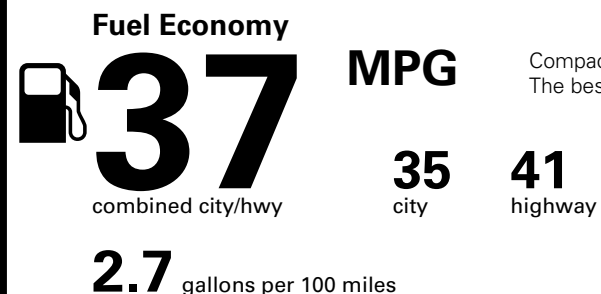

*MSRP (Manufacturer's Suggested Retail Price)

Visit us at www.mitsubishicars.com

Fuel Economy and Environment

Gasoline Vehicle

Compact Cars range from 14 to 107 MPG. The best vehicle rates 136 MPGe.

You save \$2,000
in fuel costs over 5 years compared to the average new vehicle.