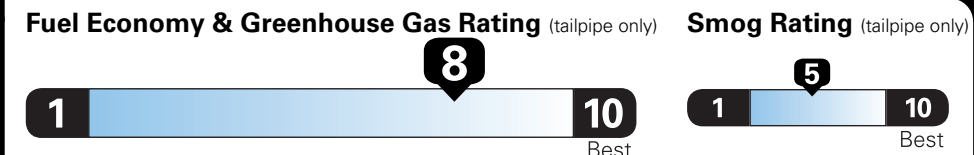

This vehicle emits 237 grams CO₂ per mile. The best emits 0 grams per mile (tailpipe only). Producing and distributing fuel also create emissions; learn more at fuelconomy.gov.

Actual results will vary for many reasons, including driving conditions and how you drive and maintain your vehicle. The average new vehicle gets 27 MPG and costs $6,750 to fuel over 5 years. Cost estimates are based on 15,000 miles per year at $2.40 per gallon. MPGe is miles per gasoline gallon equivalent. Vehicle emissions are a significant cause of climate change and smog.

fuelconomy.gov

Calculate personalized estimates and compare vehicles

10-year
100,000-mile
LIMITED POWERTRAIN WARRANTY

10 YEAR / 100,000 MILE POWERTRAIN
5 YEAR / 60,000 MILE BUMPER-TO-BUMPER

7 YEAR / 100,000 MILE ANTI-CORROSION/PERFORATION
5 YEAR / UNLIMITED MILE ROADSIDE ASSISTANCE

*See participating Retailer for Limited Warranty and Roadside Assistance terms and conditions.

GOVERNMENT 5-STAR SAFETY RATINGS

This vehicle has not been rated by the government for overall vehicle score, frontal crash, side crash, or rollover risk.

Source: National Highway Traffic Safety Administration (NHTSA).
www.safercar.gov or 1-888-327-4236

Parts Content Information

For vehicles in this carline:
U.S./Canadian Major Sources of Parts Content: Foreign Parts Content:
0% **THAILAND 84%**
JAPAN 15%

For this vehicle:
Final Assembly Point: **CHONBURI, THAILAND**
Country of Origin: **THAILAND**
Engine: **THAILAND**
Transmission: **THAILAND**

Note: Parts content does not include final assembly, distribution, or other non-parts costs.

MITSUBISHI MOTORS

Cumulative Accessory Weight is 6.7 lbs

Method of Transport: TRUCK
Plant/Port of Entry: HUENEME, CA

VIN : ML32F4FJ3JHF03335
Route Code : TMP

Gasoline, license and title fees, applicable federal, state and local taxes and dealer and distributor installed options and accessories are not included in the manufacturer's suggested retail price. This label has been applied to this vehicle pursuant to federal law and cannot be moved or altered prior to delivery to the ultimate purchaser.

Cumulative Accessory Weight is 6.7 lbs