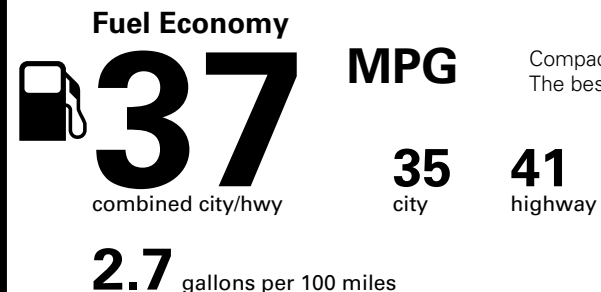

EPA DOT Fuel Economy and Environment

Gasoline Vehicle

Compact Cars range from 14 to 113 MPG. The best vehicle rates 136 MPGe.

You save \$2,000
in fuel costs over 5 years compared to the average new vehicle.