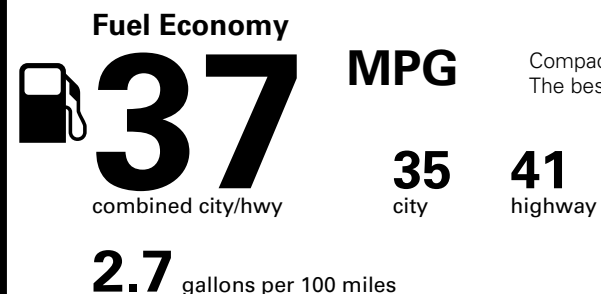

Convenience Features (cont'd)

- Steering wheel phone controls
- Steering wheel voice controls
- Automatic climate control
- Micron air filtration
- Rear heater floor ducts
- FAST-Key passive entry system with push button start and panic feature
- Power windows
- Power door locks
- 12-volt power outlet
- Floor console with cup holders
- Front door panel storage pockets
- Glove box

Safety & Security

- Hill Start Assist (HSA)
- Anti-lock Braking System (ABS) with Electronic Brakeforce Distribution (EBD) and Brake Assist
- Active Stability Control (ASC)
- Tire Pressure Monitoring System (TPMS)
- Advanced dual-stage front airbags
- Side curtain airbags
- Driver's knee airbag
- Three-point seatbelts for all seating positions
- Adjustable front shoulder belts with pretensioner
- LATCH child-restraint system
- Child safety rear door locks
- Anti-theft engine immobilizer
- RISE body construction

Additional Equipment

Full Tank of Gas	INCLUDED
Accy Wheel Locks	$65.00
Accy Carpeted Floor Mats and Portfolio	$135.00
All Weather & Protection Value Package	$255.00
- Scuff plates - All weather floor mats (4) - Cargo tray	

MSRP*	$17,495.00
Total Additional Equipment:	$455.00
Subtotal:	$17,950.00
Destination/Handling:	$945.00
Total MSRP*:	$18,895.00

*MSRP (Manufacturer's Suggested Retail Price)

Visit us at www.mitsubishicars.com

EPA DOT Fuel Economy and Environment

Gasoline Vehicle

Compact Cars range from 14 to 119 MPG. The best vehicle rates 136 MPGe.

You save $1,750
in fuel costs over 5 years compared to the average new vehicle.

Annual fuel COST
$1,050