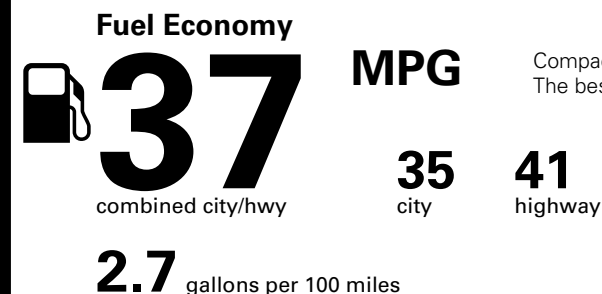

Safety & Security

- Hill Start Assist (HSA)
- Anti-lock Braking System (ABS) with Electronic Brakeforce Distribution (EBD) and Brake Assist
- Active Stability Control (ASC)
- Tire Pressure Monitoring System (TPMS)
- Advanced dual-stage front airbags
- Side curtain airbags
- Driver's knee airbag
- Three-point seatbelts for all seating positions
- Adjustable front shoulder belts with pretensioner
- LATCH child-restraint system
- Child safety rear door locks
- Anti-theft engine immobilizer
- RISE body construction

Additional Equipment

Full Tank of Gas	INCLUDED
Rockford Fosgate® Premium Audio	$595.00
▪ 300-Watt ecoPUNCH™ amplifier and subwoofers	
Accy Carpeted Floor Mats and Portfolio	$135.00
Quick Value Package	$275.00
▪ Scuff plates	
▪ Black leather/aluminum shift knob	
▪ Cargo mat	
▪ Cargo net	
▪ Exhaust finisher	

MSRP*:	$17,495.00
Total Additional Equipment:	$1,005.00
Subtotal:	$18,500.00
Destination/Handling:	$995.00
Total MSRP*:	$19,495.00

*MSRP (Manufacturer's Suggested Retail Price)

Visit us at www.mitsubishicars.com

EPA DOT Fuel Economy and Environment

Gasoline Vehicle

Compact Cars range from 14 to 119 MPG. The best vehicle rates 136 MPGe.

You save $1,750
in fuel costs over 5 years compared to the average new vehicle.

Annual fuel COST
$1,050