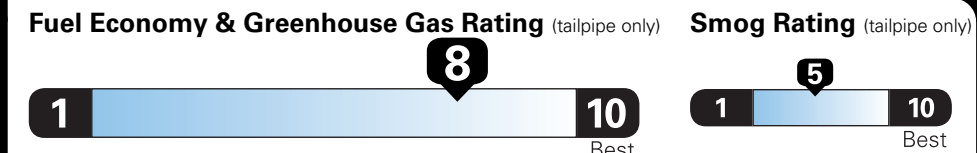

This vehicle emits 239 grams CO₂ per mile. The best emits 0 grams per mile (tailpipe only). Producing and distributing fuel also create emissions; learn more at fuelconomy.gov.

Actual results will vary for many reasons, including driving conditions and how you drive and maintain your vehicle. The average new vehicle gets 27 MPG and costs $7,000 to fuel over 5 years. Cost estimates are based on 15,000 miles per year at $2.55 per gallon. MPGe is miles per gasoline gallon equivalent. Vehicle emissions are a significant cause of climate change and smog.

fuelconomy.gov

Calculate personalized estimates and compare vehicles

10-year
100,000-mile
LIMITED POWERTRAIN WARRANTY

10 YEAR / **100,000** MILE POWERTRAIN
7 YEAR / **100,000** MILE ANTI-CORROSION/PERFORATION
5 YEAR / **60,000** MILE BUMPER-TO-BUMPER
5 YEAR / **UNLIMITED** MILE ROADSIDE ASSISTANCE

GOVERNMENT 5-STAR SAFETY RATINGS

This vehicle has not been rated by the government for overall vehicle score, frontal crash, side crash, or rollover risk.

Source: National Highway Traffic Safety Administration (NHTSA).
www.safercar.gov or 1-888-327-4236

Parts Content Information

For vehicles in this carline:
U.S./Canadian Major Sources of Parts Content: Foreign Parts Content:
0% **THAILAND 88%**

For this vehicle:
Final Assembly Point: **CHONBURI, THAILAND**
Country of Origin: **THAILAND**
Engine: **THAILAND**
Transmission: **THAILAND**

Note: Parts content does not include final assembly, distribution, or other non-parts costs.