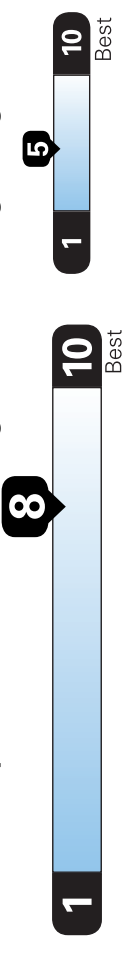

Convenience Features (cont'd)

- Front assist grips
- Glove box

Safety & Security

- Forward Collision Mitigation system (FCM) with Pedestrian Detection
- Hill Start Assist (HSA)
- Anti-lock Braking System (ABS) with Electronic Brakeforce Distribution (EBD) and brake assist
- Active Stability Control (ASC)
- Tire Pressure Monitoring System (TPMS)
- Advanced dual-stage front airbags
- Side curtain airbags
- Driver knee airbag
- Three-point seatbelts for all seating positions
- Adjustable front-seat shoulder belt anchors
- LATCH (Lower Anchors and Tethers for Children)
- Child safety rear door locks
- Anti-theft engine immobilizer
- RISE body construction

Additional Equipment

White Diamond Paint	$395.00	INCLUDED
Full Tank of Gas		
Accy Carpeted Floor Mats and Portfolio	$145.00	
Accy Armrest Console	$190.00	

EPA DOT Fuel Economy and Environment

Gasoline Vehicle

Fuel Economy MPG

37 combined city/hwy
35 city
41 highway

Compact Cars range from 14 to 113 MPG.
The best vehicle rates 141 MPGe.

You save $2,000
in fuel costs
over 5 years
compared to the
average new vehicle.

2.7 gallons per 100 miles

Annual fuel cost

$1,100

Fuel Economy & Greenhouse Gas Rating (tailpipe only) **Smog Rating** (tailpipe only)

This vehicle emits 238 grams CO₂ per mile. The best emits 0 grams per mile (tailpipe only). Producing and distributing fuel also create emissions; learn more at fueleconomy.gov.

Actual results will vary for many reasons, including driving conditions and how you drive and maintain your vehicle. The average new vehicle gets 27 MPG and costs $7,500 to fuel over 5 years. Cost estimates are based on 15,000 miles per year at $2.70 per gallon. MPGe is miles per gasoline gallon equivalent. Vehicle emissions are a significant cause of climate change and smog.

fueleconomy.gov

Calculate personalized estimates and compare vehicles

10-year

100,000-mile
LIMITED POWERTRAIN WARRANTY

10 YEAR / **100,000** MILE ANTI-CORROSION/PERFORATION POWERTRAIN
5 YEAR / **60,000** MILE BUMPER-TO-BUMPER ROADSIDE ASSISTANCE

GOVERNMENT 5-STAR SAFETY RATINGS

This vehicle has not been rated by the government for overall vehicle score, frontal crash, side crash, or rollover risk.

Source: National Highway Traffic Safety Administration (NHTSA).
www.safercar.gov or 1-888-327-4236

Parts Content Information

For vehicles in this carline:
U.S./Canadian Major Sources of Parts Content: **THAILAND 92%**
0%

For this vehicle:
Final Assembly Point: **CHONBURI, THAILAND**

Country of Origin: **THAILAND**
Engine: **THAILAND**
Transmission: **THAILAND**

Note: Parts content does not include final assembly, distribution, or other non-parts costs.

MSRP*: **$16,595.00**

Total Additional Equipment: **$730.00**

Subtotal: **$17,325.00**

Destination/Handling: **$995.00**

Total MSRP*: **$18,320.00**

*MSRP (Manufacturer's Suggested Retail Price)

Method of Transport: TRUCK
Plant/Port of Entry: JACKSONVILLE, FL
VIN : ML32FUFJTMHF01815
Route Code : THT

Gasoline, license and title fees, applicable federal, state and local taxes and dealer and distributor installed options and accessories are not included in the manufacturer's suggested retail price. This label has been applied to this vehicle pursuant to federal law and cannot be moved or altered prior to delivery to the ultimate purchaser.

Visit us at www.mitsubishicars.com

Cumulative Accessory Weight is **9.2 lbs**