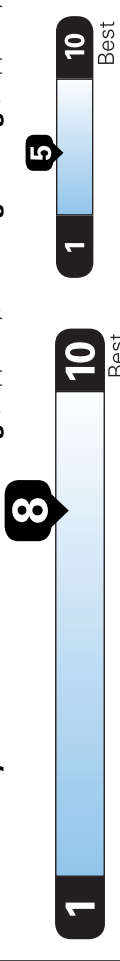

Interior Features

- Front map light
- Cargo light
- 6-way adjustable driver seat
- 4-way adjustable passenger seat
- Rear seat pass through
- Rear seat center armrest with cupholders
- Head restraints at front and rear outboard seating positions
- Silver painted shift panel
- Gloss black audio panel
- Gloss black interior panel accents
- Chrome climate control panel accents
- Driver sunvisor vanity mirror
- Remote fuel lid release

Convenience Features

- 7.0" Smartphone-link Display Audio (SDA)
- Rearview camera
- 4 speakers
- Apple CarPlay® and Android™ Auto
- AM/FM radio
- Bluetooth® wireless technology
- Front USB port
- Cruise control
- ECO indicator
- Steering wheel audio and phone controls
- Steering wheel voice recognition control
- Automatic climate control

Additional Equipment

Accy Carpeted Floor Mats and Portfolio $145.00

EPA DOT Fuel Economy and Environment

Gasoline Vehicle

Fuel Economy

37 MPG
combined city/hwy

35 city

41 highway

2.7 gallons per 100 miles

Compact Cars range from 14 to 113 MPG.
The best vehicle rates 141 MPGe.

You Save $2,000
in fuel costs
over 5 years
compared to the
average new vehicle.

Annual fuel cost

$1,100

Fuel Economy & Greenhouse Gas Rating (tailpipe only)

This vehicle emits 238 grams CO₂ per mile. The best emits 0 grams per mile (tailpipe only). Producing and distributing fuel also create emissions; learn more at fueleconomy.gov.

Actual results will vary for many reasons, including driving conditions and how you drive and maintain your vehicle. The average new vehicle gets 27 MPG and costs $7,500 to fuel over 5 years. Cost estimates are based on 15,000 miles per year at $2.70 per gallon. MPGe is miles per gasoline gallon equivalent. Vehicle emissions are a significant cause of climate change and smog.

fueleconomy.gov

Calculate personalized estimates and compare vehicles

10-year

100,000-mile
LIMITED POWERTRAIN WARRANTY

10 YEAR / **100,000** MILE ANTI-CORROSION/PERFORATION POWERTRAIN

5 YEAR / **60,000** MILE BUMPER-TO-BUMPER ROADSIDE ASSISTANCE

GOVERNMENT 5-STAR SAFETY RATINGS

This vehicle has not been rated by the government for overall vehicle score, frontal crash, side crash, or rollover risk.

Source: National Highway Traffic Safety Administration (NHTSA).

www.safercar.gov or 1-888-327-4236

Parts Content Information

For vehicles in this carline:

U.S./Canadian Major Sources of Parts Content: **THAILAND 89%**

For this vehicle:

Final Assembly Point: **CHONBURI, THAILAND**

Country of Origin: **THAILAND**
Engine: **THAILAND**
Transmission: **THAILAND**

Note: Parts content does not include final assembly, distribution, or other non-parts costs.

MSRP*: **$17,995.00**

Total Additional Equipment: **$145.00**

Subtotal: **$18,140.00**

Destination/Handling: **$995.00**

Total MSRP*: **$19,135.00**

*MSRP (Manufacturer's Suggested Retail Price)

VIN : **ML32FUFJTMHF04052**

Route Code : **TMP**

Method of Transport: **TRUCK**

Plant/Port of Entry: **HUENEME, CA**

Gasoline, license and title fees, applicable federal, state and local taxes and dealer and distributor installed options and accessories are not included in the manufacturer's suggested retail price. This label has been applied to this vehicle pursuant to federal law and cannot be moved or altered prior to delivery to the ultimate purchaser.

Visit us at www.mitsubishicars.com

Cumulative Accessory Weight is **11.7 lbs**