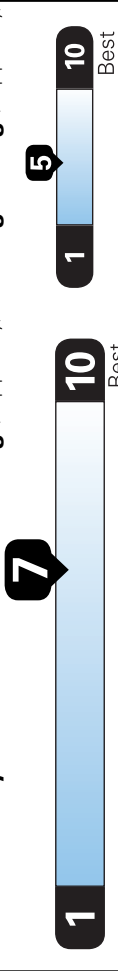

EPA DOT Fuel Economy and Environment

Gasoline Vehicle

Fuel Economy MPG

35
combined city/hwy

33
city

40
highway

2.9 gallons per 100 miles

Compact Cars range from 14 to 114 MPG.
The best vehicle rates 142 MPGe.

You **save**
$1,500
in fuel costs
over 5 years
compared to the
average new vehicle.

Fuel Economy & Greenhouse Gas Rating (tailpipe only)

This vehicle emits 252 grams CO₂ per mile. The best emits 0 grams per mile (tailpipe only). Producing and distributing fuel also create emissions; learn more at fueleconomy.gov.

Actual results will vary for many reasons, including driving conditions and how you drive and maintain your vehicle. The average new vehicle gets 27 MPG and costs $6500 to fuel over 5 years. Cost estimates are based on 15000 miles per year at $2.35 per gallon. MPGe is miles per gasoline gallon equivalent. Vehicle emissions are a significant cause of climate change and smog.

fueleconomy.gov

Calculate personalized estimates and compare vehicles

GOVERNMENT 5-STAR SAFETY RATINGS

This vehicle has not been rated by the government for overall vehicle score, frontal crash, side crash, or rollover risk.

Source: National Highway Traffic Safety Administration (NHTSA).
www.safercar.gov or 1-888-327-4236

10-year

100,000-mile
LIMITED POWERTRAIN WARRANTY

10^{YEAR} / **100,000**^{MILE} **7**^{YEAR} / **100,000**^{MILE}

POWERTRAIN ANTI-CORROSION/PERFORATION

5^{YEAR} / **60,000**^{MILE} **5**^{YEAR} / **UNLIMITED**^{MILE}

BUMPER-TO-BUMPER ROADSIDE ASSISTANCE

Parts Content Information

For vehicles in this carline:

U.S./Canadian Major Sources of Parts Content: **THAILAND 89%**

For this vehicle:

Final Assembly Point: **CHONBURI, THAILAND**

Country of Origin: **THAILAND**
Engine: **THAILAND**
Transmission: **THAILAND**

Note: Parts content does not include final assembly, distribution, or other non-parts costs.