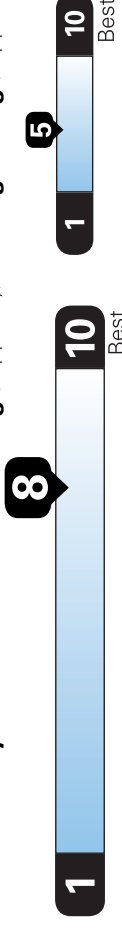

Additional Equipment

Full Tank of Gas	INCLUDED
Accy Carpeted Floor Mats and Portfolio	$145.00
Accy Armrest Console	$190.00

EPA DOT Fuel Economy and Environment

Gasoline Vehicle

Fuel Economy MPG

37 combined city/hwy
35 city
41 highway
2.7 gallons per 100 miles

Compact Cars range from 14 to 113 MPG.
The best vehicle rates 141 MPGe.

You save $2,000
in fuel costs over 5 years compared to the average new vehicle.

Annual fuel cost $1,100

Actual results will vary for many reasons, including driving conditions and how you drive and maintain your vehicle. The average new vehicle gets 27 MPG and costs $7,500 to fuel over 5 years. Cost estimates are based on 15,000 miles per year at $2.70 per gallon. MPGe is miles per gasoline gallon equivalent. Vehicle emissions are a significant cause of climate change and smog.

fueleconomy.gov
Calculate personalized estimates and compare vehicles

Fuel Economy & Greenhouse Gas Rating (tailpipe only) **Smog Rating** (tailpipe only)

This vehicle emits 238 grams CO₂ per mile. The best emits 0 grams per mile (tailpipe only). Producing and distributing fuel also create emissions; learn more at fueleconomy.gov.

10-year LIMITED POWERTRAIN WARRANTY

10 YEAR / **100,000** MILE ANTI-CORROSION/PERFORATION POWERTRAIN
7 YEAR / **100,000** MILE
5 YEAR / **60,000** MILE BUMPER-TO-BUMPER ROADSIDE ASSISTANCE
*See participating Retailer for Limited Warranty and Roadside Assistance terms and conditions.

GOVERNMENT 5-STAR SAFETY RATINGS

This vehicle has not been rated by the government for overall vehicle score, frontal crash, side crash, or rollover risk.

Source: National Highway Traffic Safety Administration (NHTSA).
www.safercar.gov or 1-888-327-4236

Parts Content Information

For vehicles in this carline:
U.S./Canadian Parts Content: **0%**
Major Sources of Foreign Parts Content: **THAILAND 92%**
For this vehicle:
Final Assembly Point: **CHONBURI, THAILAND**
Country of Origin: **THAILAND**
Engine: **THAILAND**
Transmission: **THAILAND**
Note: Parts content does not include final assembly, distribution, or other non-parts costs.

MSRP*	$16,595.00
Total Additional Equipment:	$335.00
Subtotal:	$16,930.00
Destination/Handling:	$995.00
Total MSRP*	$17,925.00

*MSRP (Manufacturer's Suggested Retail Price)

Cumulative Accessory Weight is 9.2 lbs
Method of Transport: TRUCK
VIN : ML32FUFJ3MHF06370
Plant/Port of Entry: JACKSONVILLE,FL
Route Code : THT

Gasoline, license and title fees, applicable federal, state and local taxes and dealer and distributor installed options and accessories are not included in the manufacturer's suggested retail price. This label has been applied to this vehicle pursuant to federal law and cannot be moved or altered prior to delivery to the ultimate purchaser.