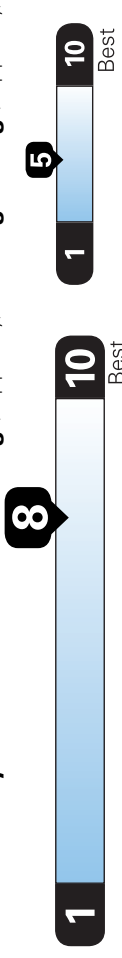

Convenience Features (cont'd)

- Front assist grips
- Glove box

Safety & Security

- Forward Collision Mitigation system (FCM) with Pedestrian Detection
- Hill Start Assist (HSA)
- Anti-lock Braking System (ABS) with Electronic Brakeforce Distribution (EBD) and brake assist
- Active Stability Control (ASC)
- Tire Pressure Monitoring System (TPMS)
- Advanced dual-stage front airbags
- Side curtain airbags
- Driver knee airbag
- Three-point seatbelts for all seating positions
- Adjustable front-seat shoulder belt anchors
- LATCH (Lower Anchors and Tethers for Children)
- Child safety rear door locks
- Anti-theft engine immobilizer
- RISE body construction

Additional Equipment

Full Tank of Gas	INCLUDED
Accy Carpeted floor mats and portfolio	$145.00
Accy Armrest Console	$190.00

EPA DOT Fuel Economy and Environment

Gasoline Vehicle

Fuel Economy

37 MPG
combined city/hwy

35 city

41 highway

2.7 gallons per 100 miles

Compact Cars range from 14 to 113 MPG.
The best vehicle rates 141 MPGe.

You save $2,000
in fuel costs
over 5 years
compared to the
average new vehicle.

Annual fuel cost

$1,100

Fuel Economy & Greenhouse Gas Rating (tailpipe only)

This vehicle emits 238 grams CO₂ per mile. The best emits 0 grams per mile (tailpipe only). Producing and distributing fuel also create emissions; learn more at fueleconomy.gov.

Actual results will vary for many reasons, including driving conditions and how you drive and maintain your vehicle. The average new vehicle gets 27 MPG and costs $7,500 to fuel over 5 years. Cost estimates are based on 15,000 miles per year at $2.70 per gallon. MPGe is miles per gasoline gallon equivalent. Vehicle emissions are a significant cause of climate change and smog.

fueleconomy.gov

Calculate personalized estimates and compare vehicles

10-year

100,000-mile
LIMITED POWERTRAIN WARRANTY

10 YEAR / **100,000** MILE
POWERTRAIN ANTI-CORROSION/PERFORATION

5 YEAR / **60,000** MILE
BUMPER-TO-BUMPER ROADSIDE ASSISTANCE

GOVERNMENT 5-STAR SAFETY RATINGS

This vehicle has not been rated by the government for overall vehicle score, frontal crash, side crash, or rollover risk.

Source: National Highway Traffic Safety Administration (NHTSA).
www.safercar.gov or 1-888-327-4236

Parts Content Information

For vehicles in this carline:
U.S./Canadian Major Sources of Parts Content: **THAILAND 92%**
0%

For this vehicle:
Final Assembly Point: **CHONBURI, THAILAND**
Country of Origin: **THAILAND**
Engine: **THAILAND**
Transmission: **THAILAND**

Note: Parts content does not include final assembly, distribution, or other non-parts costs.

MSRP*	$16,595.00
Total Additional Equipment:	$335.00
Subtotal:	$16,930.00
Destination/Handling:	$995.00
Total MSRP*	$17,925.00

*MSRP (Manufacturer's Suggested Retail Price)

Method of Transport: TRUCK
Plant/Port of Entry: BALTIMORE, MD
VIN : ML32FUFJ4MHF00707
Route Code : TBR

Cumulative Accessory Weight is 9.2 lbs

Gasoline, license and title fees, applicable federal, state and local taxes and dealer and distributor installed options and accessories are not included in the manufacturer's suggested retail price. This label has been applied to this vehicle pursuant to federal law and cannot be moved or altered prior to delivery to the ultimate purchaser.

Visit us at www.mitsubishicars.com

Cumulative Accessory Weight is 9.2 lbs