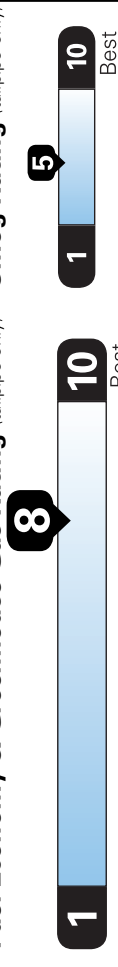

Additional Equipment

	INCLUDED
Full Tank of Gas	$145.00
Accy Carpeted Floor Mats and Portfolio	$190.00
Accy Armrest Console	

EPA DOT Fuel Economy and Environment

Fuel Economy MPG

37 combined city/hwy
35 city
41 highway
2.7 gallons per 100 miles

You save $2,000
in fuel costs over 5 years compared to the average new vehicle.

Compact Cars range from 14 to 113 MPG.
The best vehicle rates 141 MPGe.

Annual fuel cost

$1,100

Actual results will vary for many reasons, including driving conditions and how you drive and maintain your vehicle. The average new vehicle gets 27 MPG and costs $7,500 to fuel over 5 years. Cost estimates are based on 15,000 miles per year at $2.70 per gallon. MPGe is miles per gasoline gallon equivalent. Vehicle emissions are a significant cause of climate change and smog.

fueleconomy.gov

Calculate personalized estimates and compare vehicles

Fuel Economy & Greenhouse Gas Rating (tailpipe only)

This vehicle emits 238 grams CO₂ per mile. The best emits 0 grams per mile (tailpipe only). Producing and distributing fuel also create emissions; learn more at fueleconomy.gov.

10-year

100,000-mile
LIMITED POWERTRAIN WARRANTY

10 YEAR / **100,000** MILE ANTI-CORROSION/PERFORATION POWERTRAIN
5 YEAR / **60,000** MILE BUMPER-TO-BUMPER ROADSIDE ASSISTANCE

Parts Content Information

For vehicles in this carline:
U.S./Canadian Major Sources of Parts Content: THAILAND 92%
0%

For this vehicle:
Final Assembly Point: CHONBURI, THAILAND
Country of Origin: THAILAND
Engine: THAILAND
Transmission: THAILAND

Note: Parts content does not include final assembly, distribution, or other non-parts costs.

GOVERNMENT 5-STAR SAFETY RATINGS

This vehicle has not been rated by the government for overall vehicle score, frontal crash, side crash, or rollover risk.

Source: National Highway Traffic Safety Administration (NHTSA).
www.safercar.gov or 1-888-327-4236