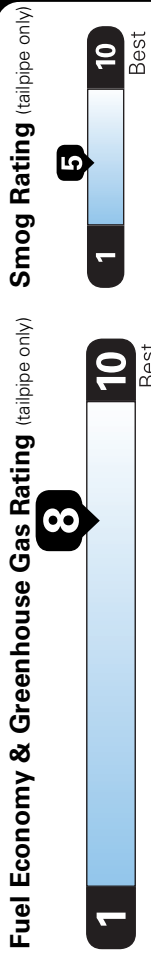

Convenience Features (cont'd)

- Front assist grips
- Glove box

Safety & Security

- Forward Collision Mitigation system (FCM) with Pedestrian Detection
- Hill Start Assist (HSA)
- Anti-lock Braking System (ABS) with Electronic Brakeforce Distribution (EBD) and brake assist
- Active Stability Control (ASC)
- Tire Pressure Monitoring System (TPMS)
- Advanced dual-stage front airbags
- Side curtain airbags
- Driver knee airbag
- Three-point seatbelts for all seating positions
- Adjustable front-seat shoulder belt anchors
- LATCH (Lower Anchors and Tethers for Children)
- Child safety rear door locks
- Anti-theft engine immobilizer
- RISE body construction

Additional Equipment

	INCLUDED
Full Tank of Gas	$295.00
Accy Fog Lights	$145.00
Accy Carpeted floor mats and portfolio	$190.00
Accy Armrest Console	

EPA DOT Fuel Economy and Environment

Fuel Economy
37 MPG
combined city/hwy
35 city
41 highway
2.7 gallons per 100 miles

Compact Cars range from 14 to 113 MPG.
The best vehicle rates 141 MPGe.

You save $2,000
in fuel costs
over 5 years
compared to the
average new vehicle.

Annual fuel cost
$1,100

This vehicle emits 238 grams CO₂ per mile. The best emits 0 grams per mile (tailpipe only). Producing and distributing fuel also create emissions; learn more at fueleconomy.gov.

Actual results will vary for many reasons, including driving conditions and how you drive and maintain your vehicle. The average new vehicle gets 27 MPG and costs $7,500 to fuel over 5 years. Cost estimates are based on 15,000 miles per year at $2.70 per gallon. MPGe is miles per gasoline gallon equivalent. Vehicle emissions are a significant cause of climate change and smog.

fueleconomy.gov
Calculate personalized estimates and compare vehicles

10-year
100,000-mile
LIMITED POWERTRAIN WARRANTY
10 YEAR / **100,000** MILE ANTI-CORROSION/PERFORATION POWERTRAIN
5 YEAR / **60,000** MILE BUMPER-TO-BUMPER ROADSIDE ASSISTANCE
*See participating Retailer for Limited Warranty and Roadside Assistance terms and conditions.

GOVERNMENT 5-STAR SAFETY RATINGS
This vehicle has not been rated by the government for overall vehicle score, frontal crash, side crash, or rollover risk.
Source: National Highway Traffic Safety Administration (NHTSA).
www.safercar.gov or 1-888-327-4236

Parts Content Information
For vehicles in this carline:
U.S./Canadian Major Sources of Parts Content: **THAILAND 92%**
0%
For this vehicle:
Final Assembly Point: **CHONBURI, THAILAND**
Country of Origin: **THAILAND**
Engine: **THAILAND**
Transmission: **THAILAND**
Note: Parts content does not include final assembly, distribution, or other non-parts costs.