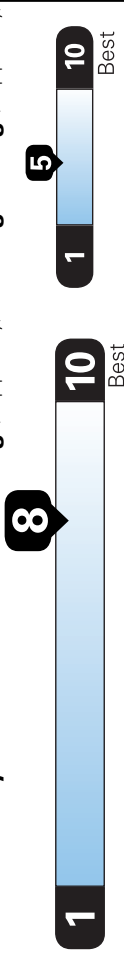

Safety & Security

- Forward Collision Mitigation system (FCM) with Pedestrian Detection
- Hill Start Assist (HSA)
- Anti-lock Braking System (ABS) with Electronic Brakeforce Distribution (EBD) and brake assist
- Active Stability Control (ASC)
- Lane Departure Warning (LDW)
- Tire Pressure Monitoring System (TPMS)
- Advanced dual-stage front airbags
- Side curtain airbags
- Driver knee airbag
- Three-point seatbelts for all seating positions
- Adjustable front-seat shoulder belt anchors
- LATCH (Lower Anchors and Tethers for Children)
- Child safety rear door locks
- Anti-theft engine immobilizer
- RISE body construction

Additional Equipment

White Diamond Paint	$395.00	INCLUDED
Full Tank of Gas		
Accy Carpeted Floor Mats and Portfolio	$145.00	

EPA DOT Fuel Economy and Environment

Gasoline Vehicle

Fuel Economy

37 MPG
combined city/hwy

35 city

41 highway

2.7 gallons per 100 miles

Compact Cars range from 14 to 113 MPG.
The best vehicle rates 141 MPGe.

You save $2,000
in fuel costs
over 5 years
compared to the
average new vehicle.

Annual fuel cost

$1,100

Fuel Economy & Greenhouse Gas Rating (tailpipe only)

This vehicle emits 238 grams CO₂ per mile. The best emits 0 grams per mile (tailpipe only). Producing and distributing fuel also create emissions; learn more at fueleconomy.gov.

Actual results will vary for many reasons, including driving conditions and how you drive and maintain your vehicle. The average new vehicle gets 27 MPG and costs $7,500 to fuel over 5 years. Cost estimates are based on 15,000 miles per year at $2.70 per gallon. MPGe is miles per gasoline gallon equivalent. Vehicle emissions are a significant cause of climate change and smog.

fueleconomy.gov

Calculate personalized estimates and compare vehicles

Smartphone
QR Code

10-year

100,000-mile
LIMITED POWERTRAIN WARRANTY

10 YEAR / **100,000** MILE
POWERTRAIN ANTI-CORROSION/PERFORATION

5 YEAR / **60,000** MILE
BUMPER-TO-BUMPER ROADSIDE ASSISTANCE

GOVERNMENT 5-STAR SAFETY RATINGS

This vehicle has not been rated by the government for overall vehicle score, frontal crash, side crash, or rollover risk.

Source: National Highway Traffic Safety Administration (NHTSA).
www.safercar.gov or 1-888-327-4236

Parts Content Information

For vehicles in this carline:
Major Sources of Parts Content: **THAILAND 91%**

For this vehicle:

Final Assembly Point: **CHONBURI, THAILAND**
Country of Origin: **THAILAND**
Engine: **THAILAND**
Transmission: **THAILAND**

Note: Parts content does not include final assembly, distribution, or other non-parts costs.

MSRP*: **$18,195.00**
Total Additional Equipment: **$540.00**

Subtotal: **$18,735.00**
Destination/Handling: **$995.00**

Total MSRP*: **$19,730.00**

*MSRP (Manufacturer's Suggested Retail Price)

Visit us at www.mitsubishicars.com

This vehicle is equipped with bumpers that can withstand an impact of 2.5 miles per hour with no damage to the vehicle's body and safety systems, although the bumper and related components may sustain damage. The bumper system on this vehicle conforms to the current federal bumper standard of 2.5 miles per hour.

VIN : ML32FVFJ5MHF02634

Method of Transport: TRUCK

Plant/Port of Entry: HUENEME, CA

Route Code : TNT

Cumulative Accessory Weight is 5.1 lbs